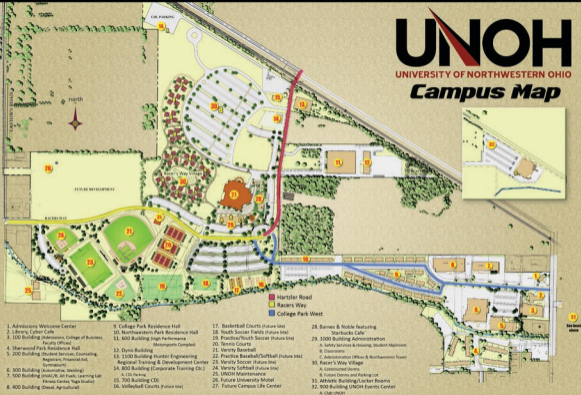

UNOH

UNIVERSITY OF NORTHWESTERN OHIO

Campus Map

28. Barnes & Noble featuring Starbucks Cafe®
29. 1000 Building (Administration
  - A. Safety Services & Housing, Student Mailroom
  - B. Classrooms
  - C. Administration Offices & Northwestern Tower
30. Racers Way Village
  - A. Commuter Dorms
  - B. Future Dorms and Parking lot
31. Athletic Building/Locker Rooms
32. 900 Building UNOH Events Center
  - A. Club UNOH

33
See General
admission